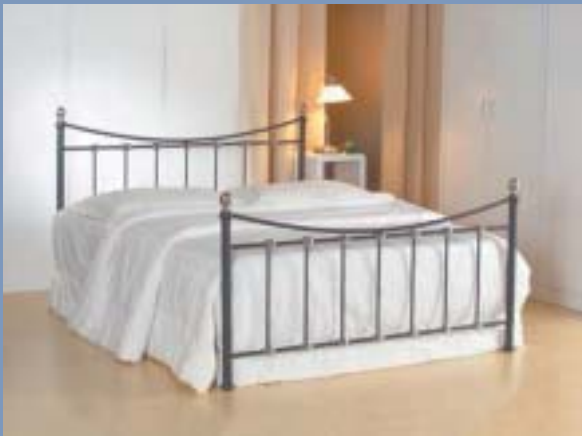

OBAN Queen and double