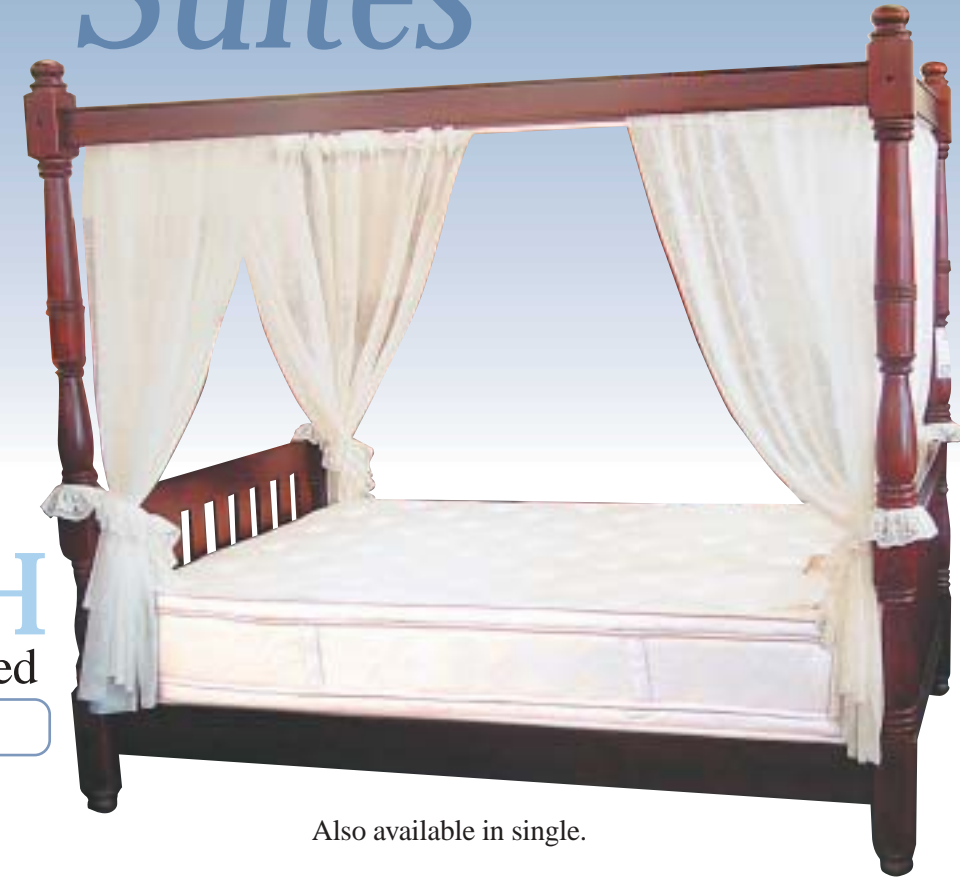

# Bedroom Suites

LUX WARDROBE  
H2000x W1200 x D600

WARATAH SUITE

FAITH  
Four poster bed  
Queen size

Also available in single.

MONTANA  
BEDSIDE

H670x W530 x D450

PRESIDENT

Memory foam pocket spring mattress  
Queen, double and single

ANDY BUNKS

GALWAY

King, Queen and double bed

Expiry of quote .....

Model .....

Price .....

Salesperson .....