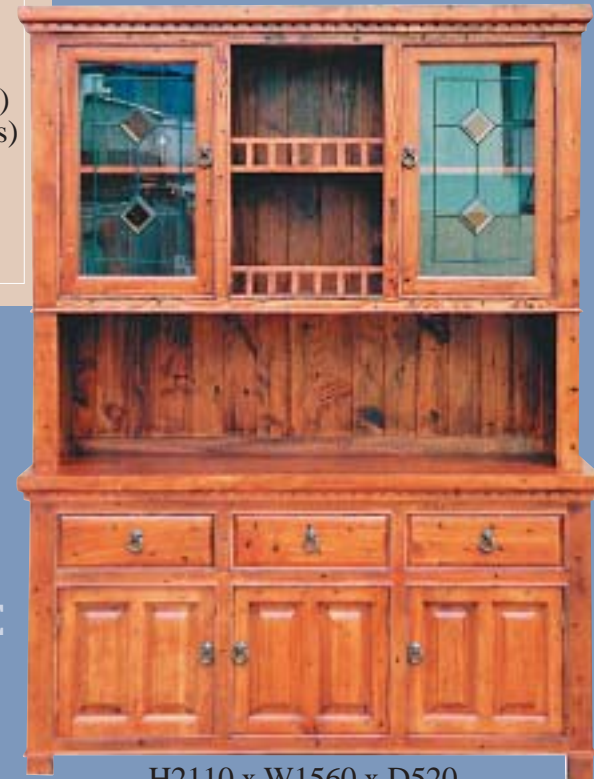

CADIZ DINING

Optional 3 or 5 piece
W620 x D900mm
Ex W1240 x D900mm

ALEXANDRA DINING

5, 7 and 9 piece

1500 x 1500mm
1800 x 1000mm
1500 x 900mm
1200 x 900mm

**WARATAH
DISPLAY**

750mm from corner
H2000 x W1060mm x D585

Pictured chairs not available

EXTENSION DINING

1200 x 1200. Extension W460mm
7 to 9 piece.

Chair for table

**DROP
LEAF DINING**

Optional 3 or 5 piece
W1060 x 600mm
Ex 1060 x 855 (One wing only)
Ex 1060 x 1060mm(Two wings)

**BROOKE
BUFFET
AND
HUTCH**

H2110 x W1560 x D520

SERVING TROLLEY

H880 x W870 x D510mm

**BARREL
WINE
RACK**

H625 x W605 x D320mm

**FOSTER
Granite work table**

H865 x W1300 x D600mm