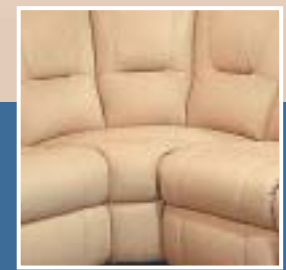

# Lounge Suites

**OLIVIA**

5 year warranty with Midway Furniture full cowhide leather suites

All suites available in any configuration.

**ORLANDO**

Available in corner suite.

**INTEREST FREE TERMS AVAILABLE IN STORE**