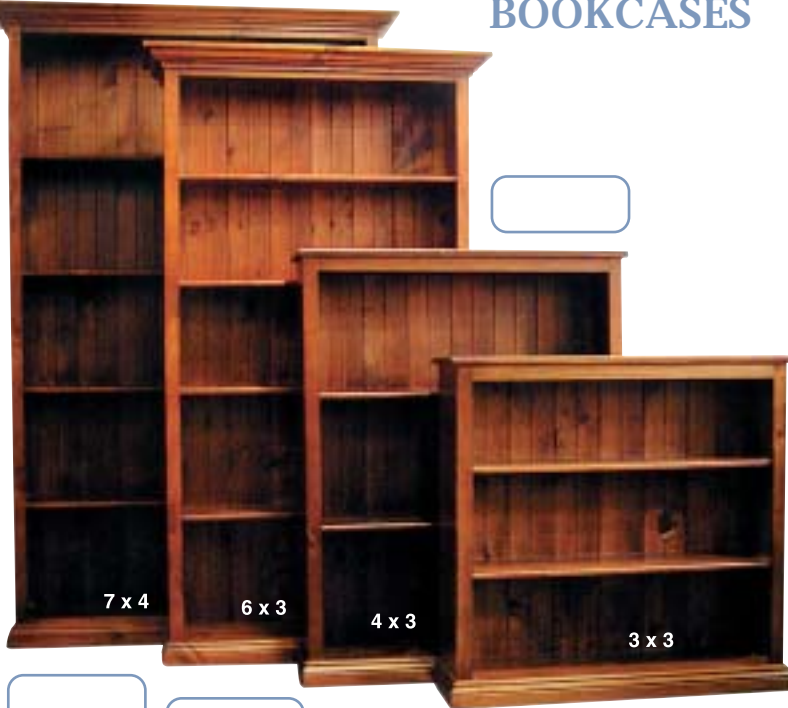

BARRINGTON Filing Cabinets

3 drawer

2 drawer

H850 x W540 x D520mm

All wood items available in 3 stains

Expiry of quote

Model

Price

55-56 Reibey Street, Ulverstone. Ph: 6425 6677

Exclusive furniture direct from the manufacturer

Home office and display

BOOKCASES

7 x 4 6 x 3 4 x 3 3 x 3

Library versions available up to ten pieces

KATE Display